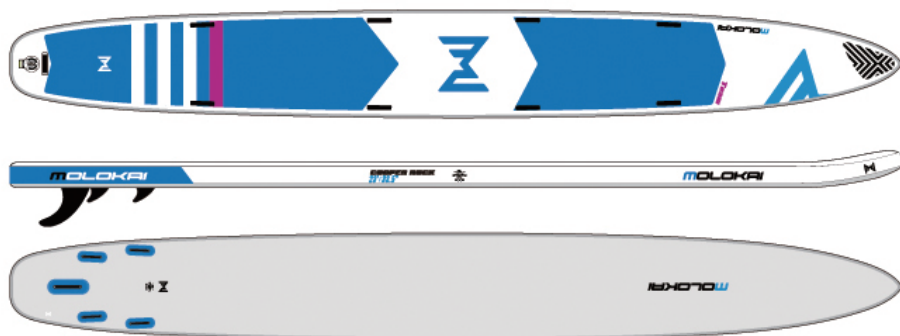

RACE

MSL INFLATABLE / 3K CARBON RAIL

12'6" X 26" / 384cm X 66cm

HERO AIR

RACE

MSL INFLATABLE / 3K CARBON RAIL

12'6" X 28" / 426cm X 71cm

TOURING BOARD / 旅行板

FINDER AIR

TOURING

MSL INFLATABLE

12'6" X 31" / 384cm X 79cm

FINDER AIR

TOURING

MSL INFLATABLE

11'3" X 30" / 335cm X 76cm

TEAM BOARD / 团队板

COOPER ROCK

TEAM
INFLATABLE

23'0" X 33.5" X 8" / 700cm X 86cm X 20cm

INFLATABLE BOARD / 充气板

ALL ROUND BOARD / 通用板

FINDER AIR

ALL ROUND

MSL INFLATABLE / 3K CARBON RAIL

112" X 32" / 341cm X 81cm

FINDER AIR

ALL ROUND

INFLATABLE

112" X 32" / 341cm X 81cm

FINDER AIR

ALL ROUND